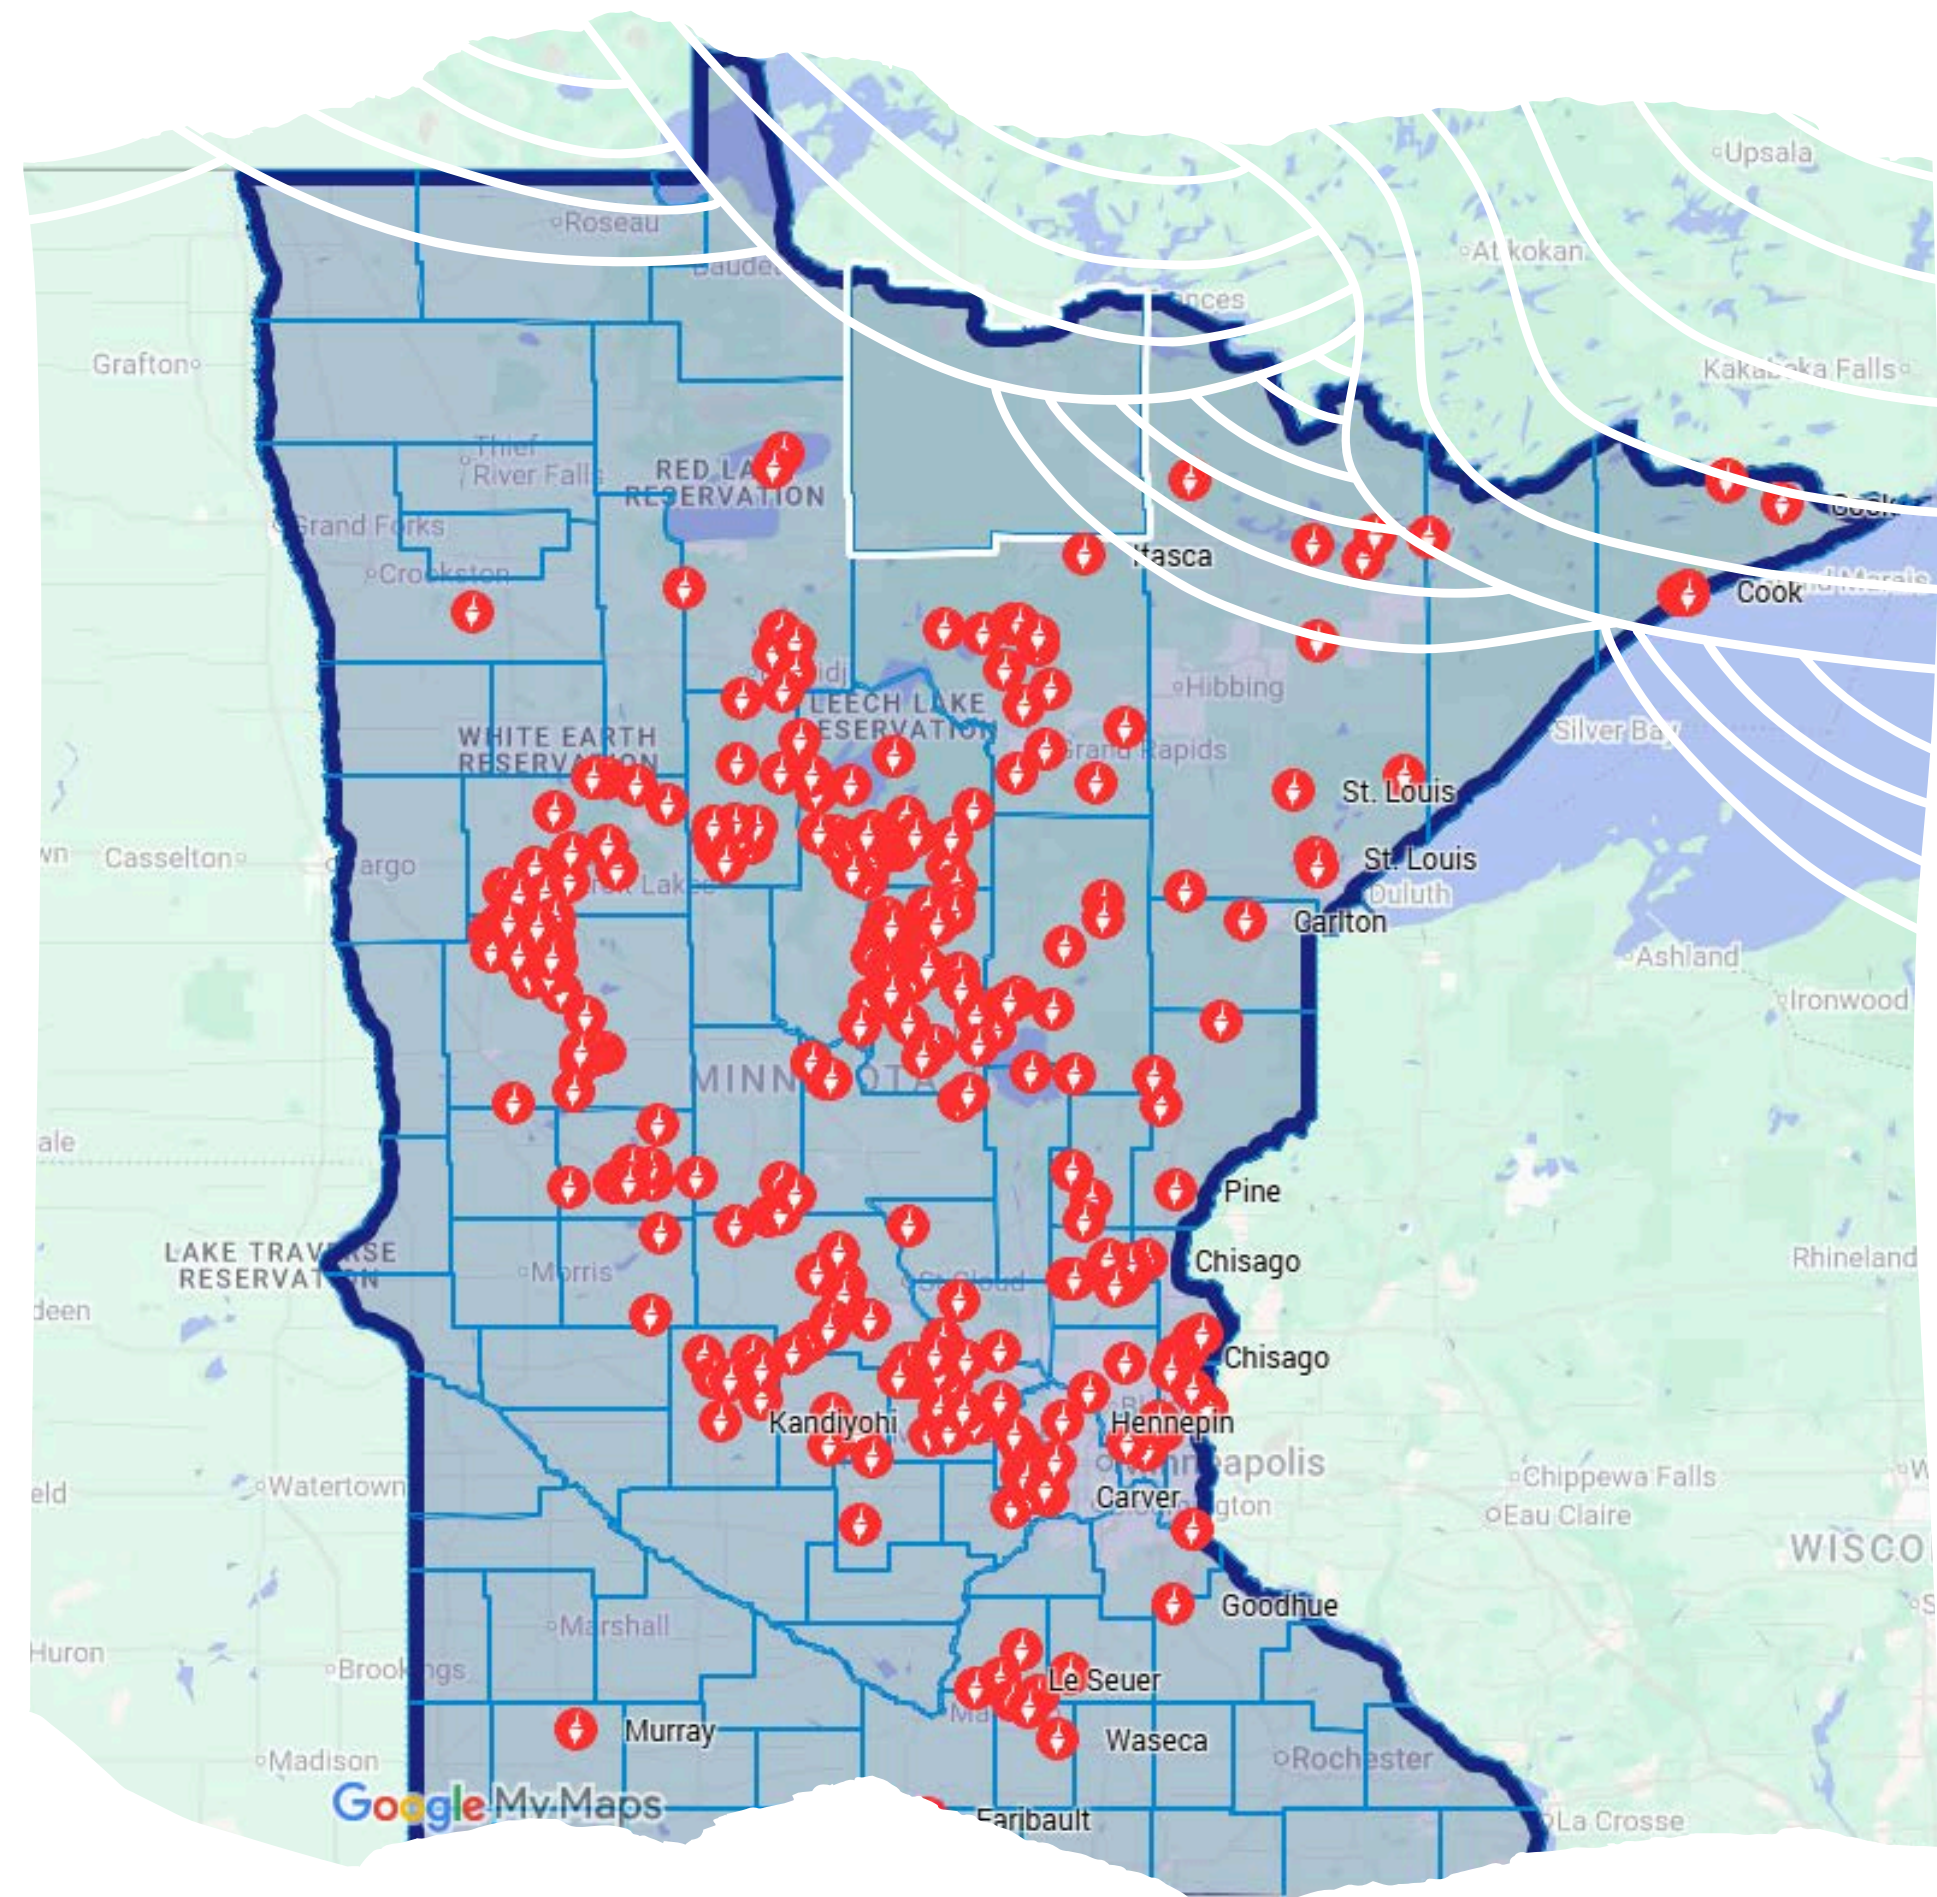

MINNESOTA LAKES & RIVERS ADVOCATES

300 MLR organization members +
Thousands of individuals

MLR Advocates is the **largest bipartisan
stewardship network** for Minnesota's
lakes & rivers

www.MNLakesAndRivers.Org